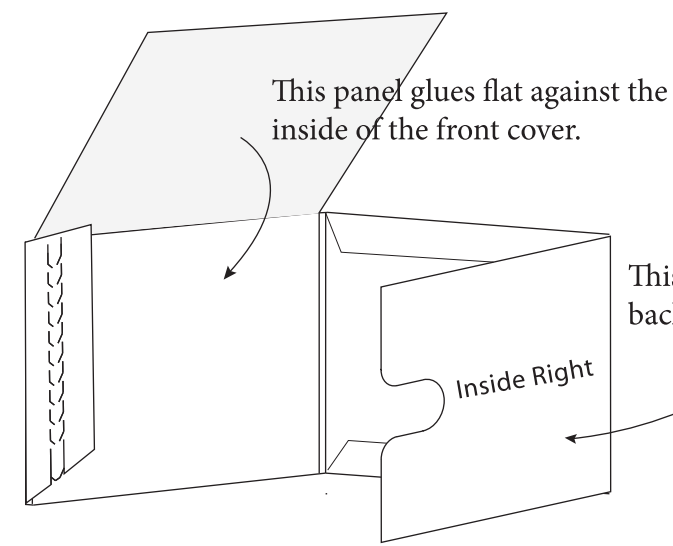

Single WALLET MAILER
18.578" X 10"

18.578"

This panel glues to the inside of the back cover to make a pocket.

Inside Right

Inside Left

No Ink on the Glue Flap

Inside Right

Note: this area will be visible when the zip-strip is pulled off.

(Covered by top glue flap)

Front Cover

No Ink on the Glue Flap

10"

- Trim
- - - - - Fold/Score/Perf
- · - · - Text-safe boundary - No text outside this area. Keep text 1/8" away from all trim and fold lines.
- · - · - Bleed - Extend all art/pictures to this line, 1/8" outside the trim (excluding non-print areas).