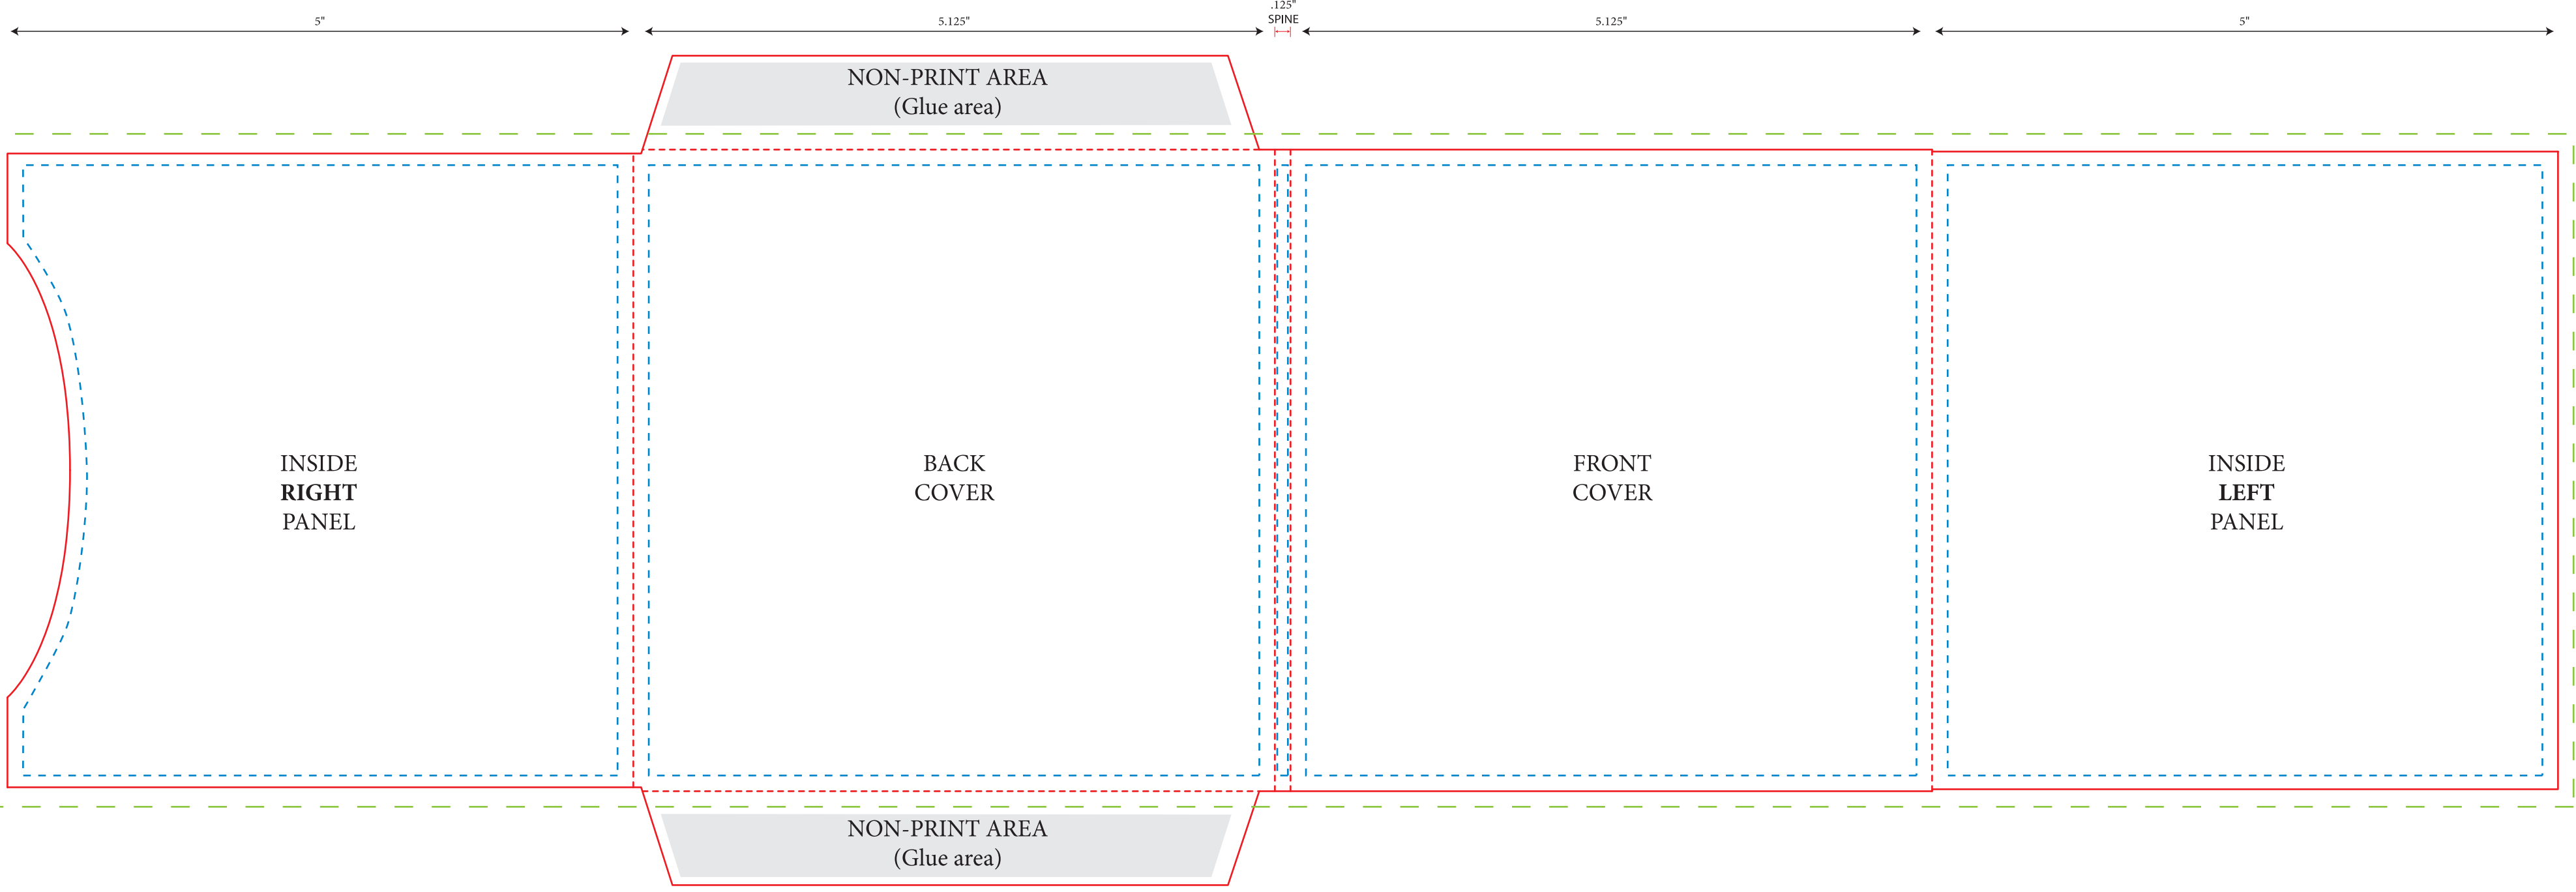

Single WALLET
20.375" X 5.125"

- Trim
- - - Fold/Score/Perf
- - - Text-safe boundary - No text outside this area. Keep text 1/8" away from all trim and fold lines.
- - - Bleed - Extend all art/pictures to this line, 1/8" outside the trim.