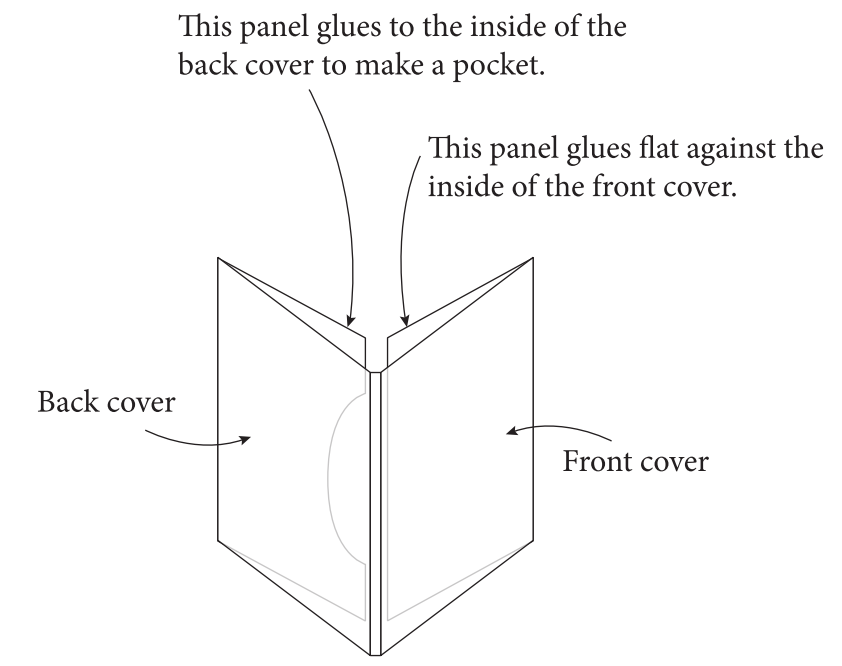

Single WALLET
20.375" X 5.125"

- Trim
- - - Fold/Score/Perf
- - - Text-safe boundary - No text outside this area. Keep text 1/8" away from all trim and fold lines.
- - - Bleed - Extend all art/pictures to this line, 1/8" outside the trim.