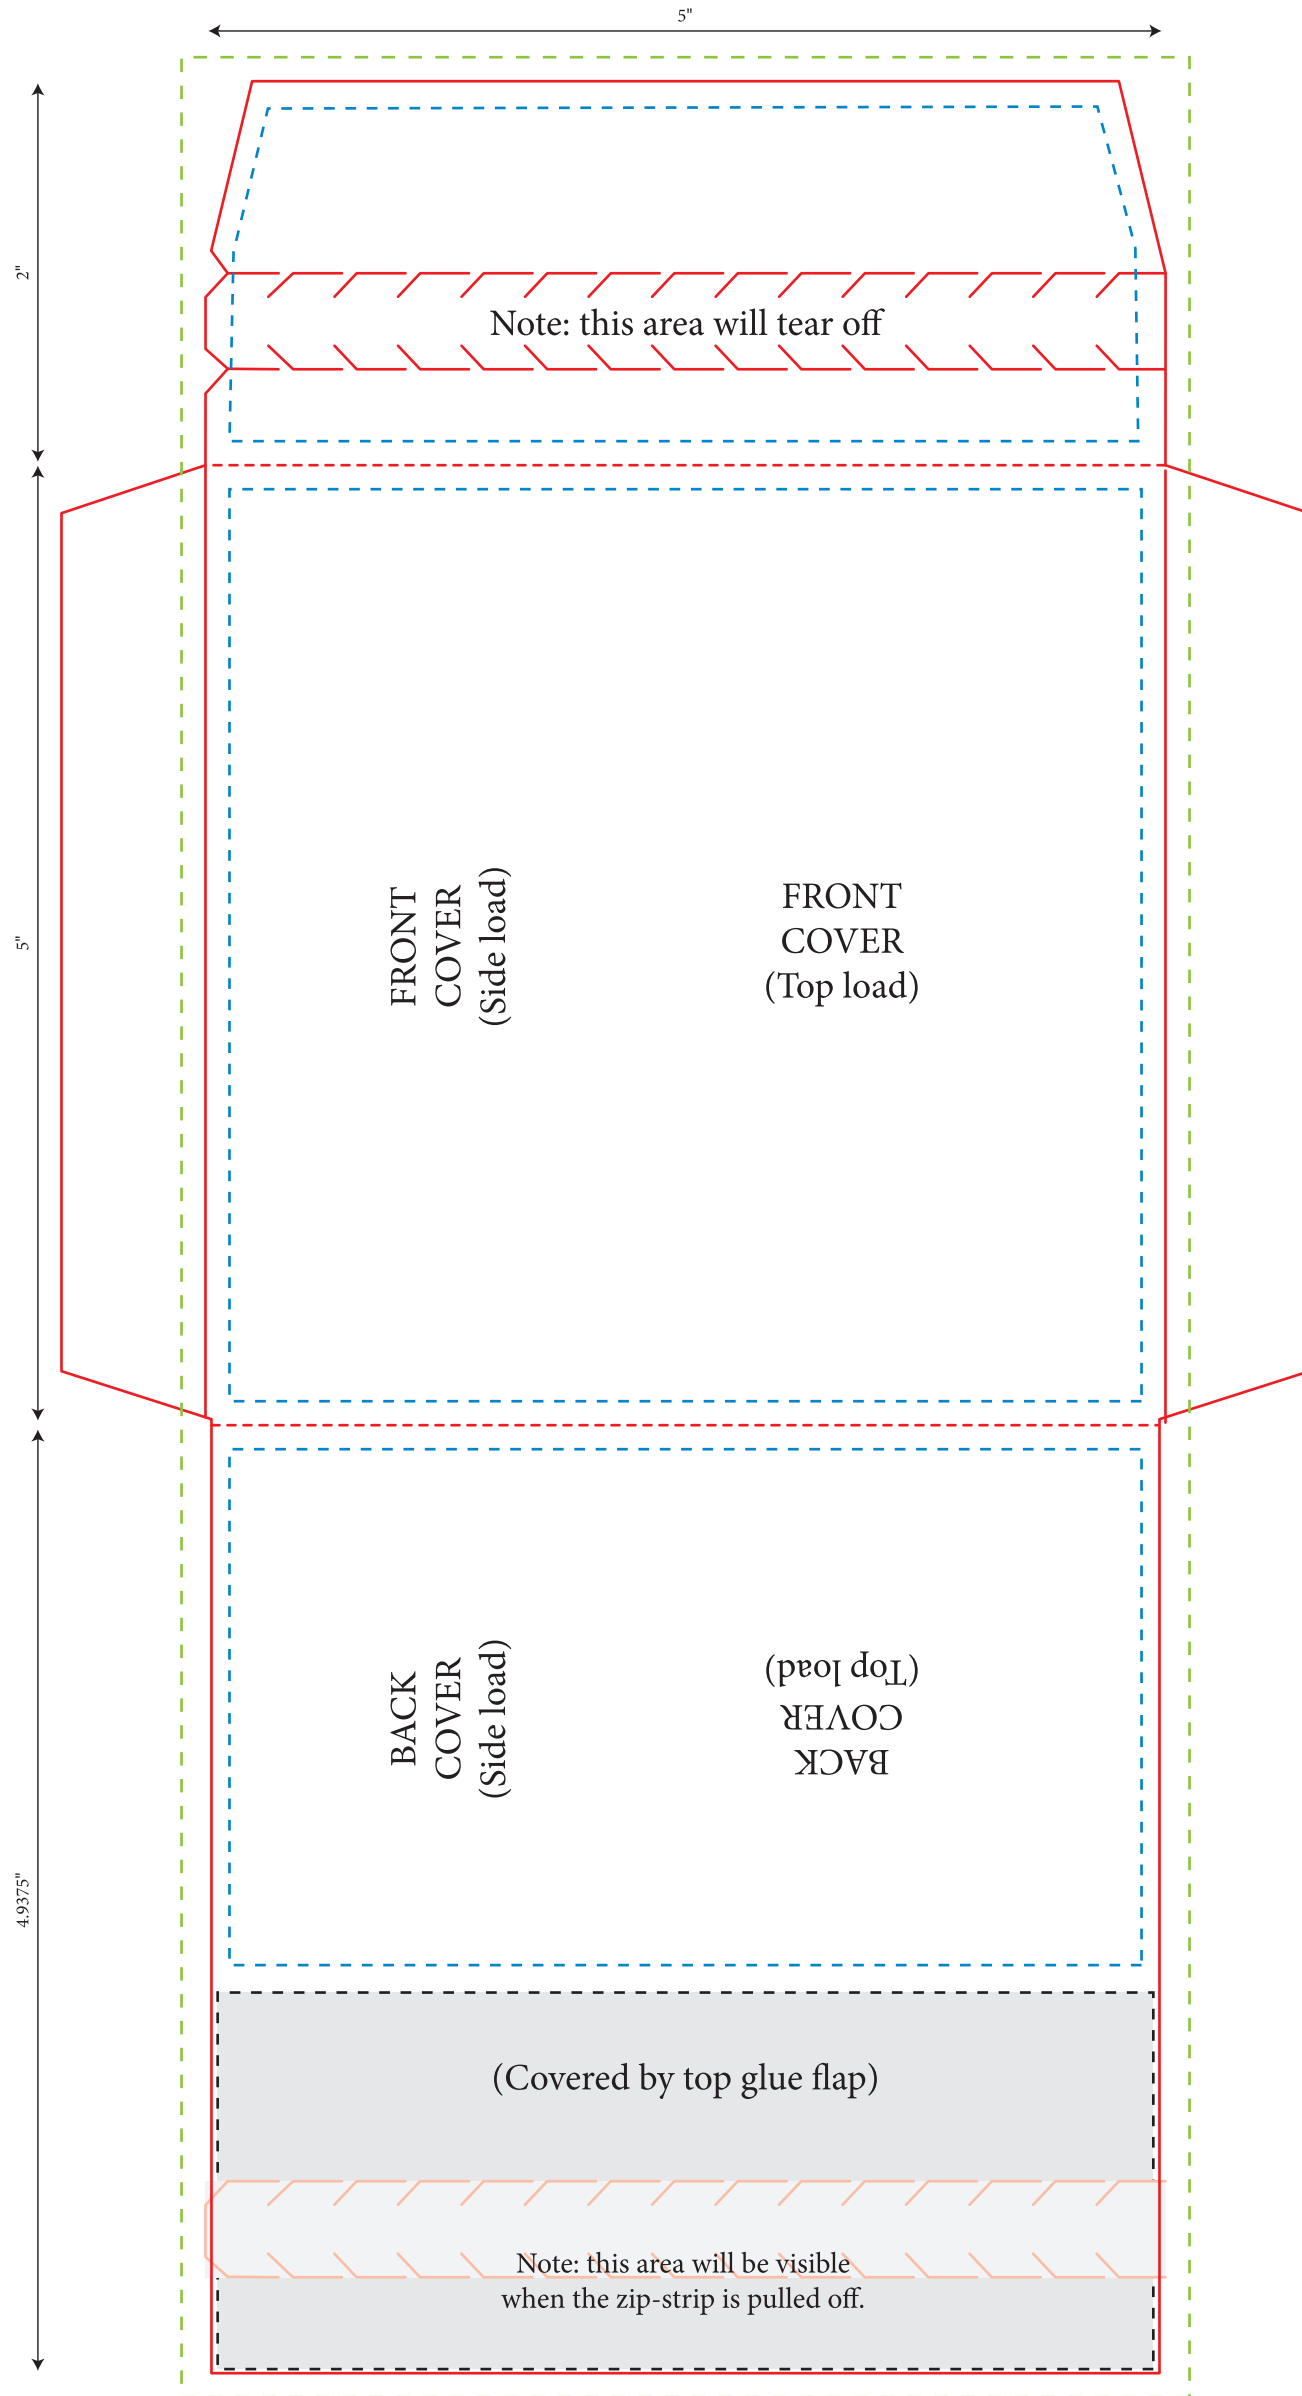

CD MAILER
5" X 11.9375"

- Trim
- - - Fold/Score/Perf
- - - Text-safe boundary - No text outside this area. Keep text 1/8" away from all trim and fold lines.
- - - Bleed - Extend all art/pictures to this line, 1/8" outside the trim (excluding non-print areas).