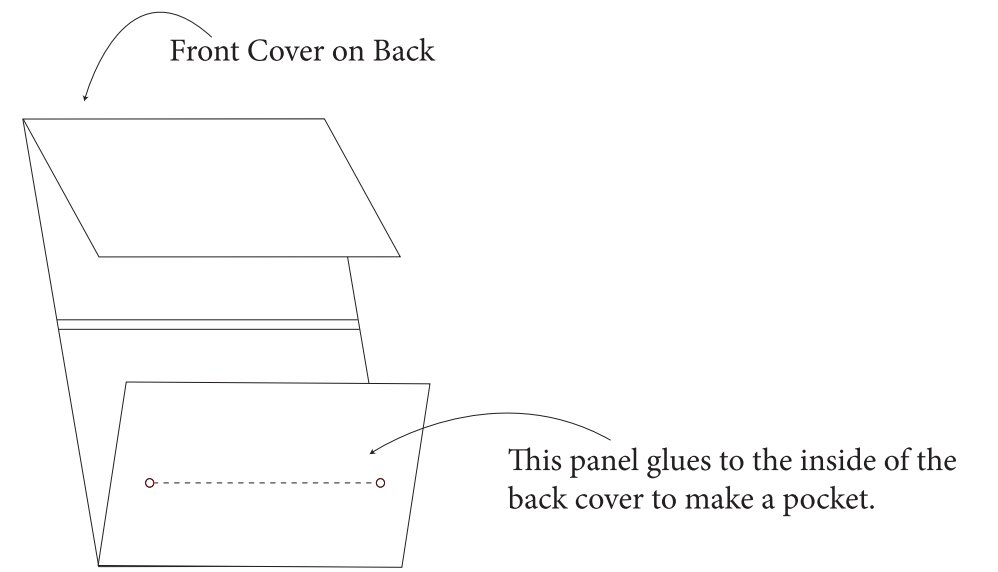

Mini CD WALLET
5.4375" X 14"

- Trim
- - - Fold/Score/Perf
- - - Text-safe boundary - No text outside this area. Keep text 1/8" away from all trim and fold lines.
- - - Bleed - Extend all art/pictures to this line, 1/8" outside the trim (excluding non-print areas).