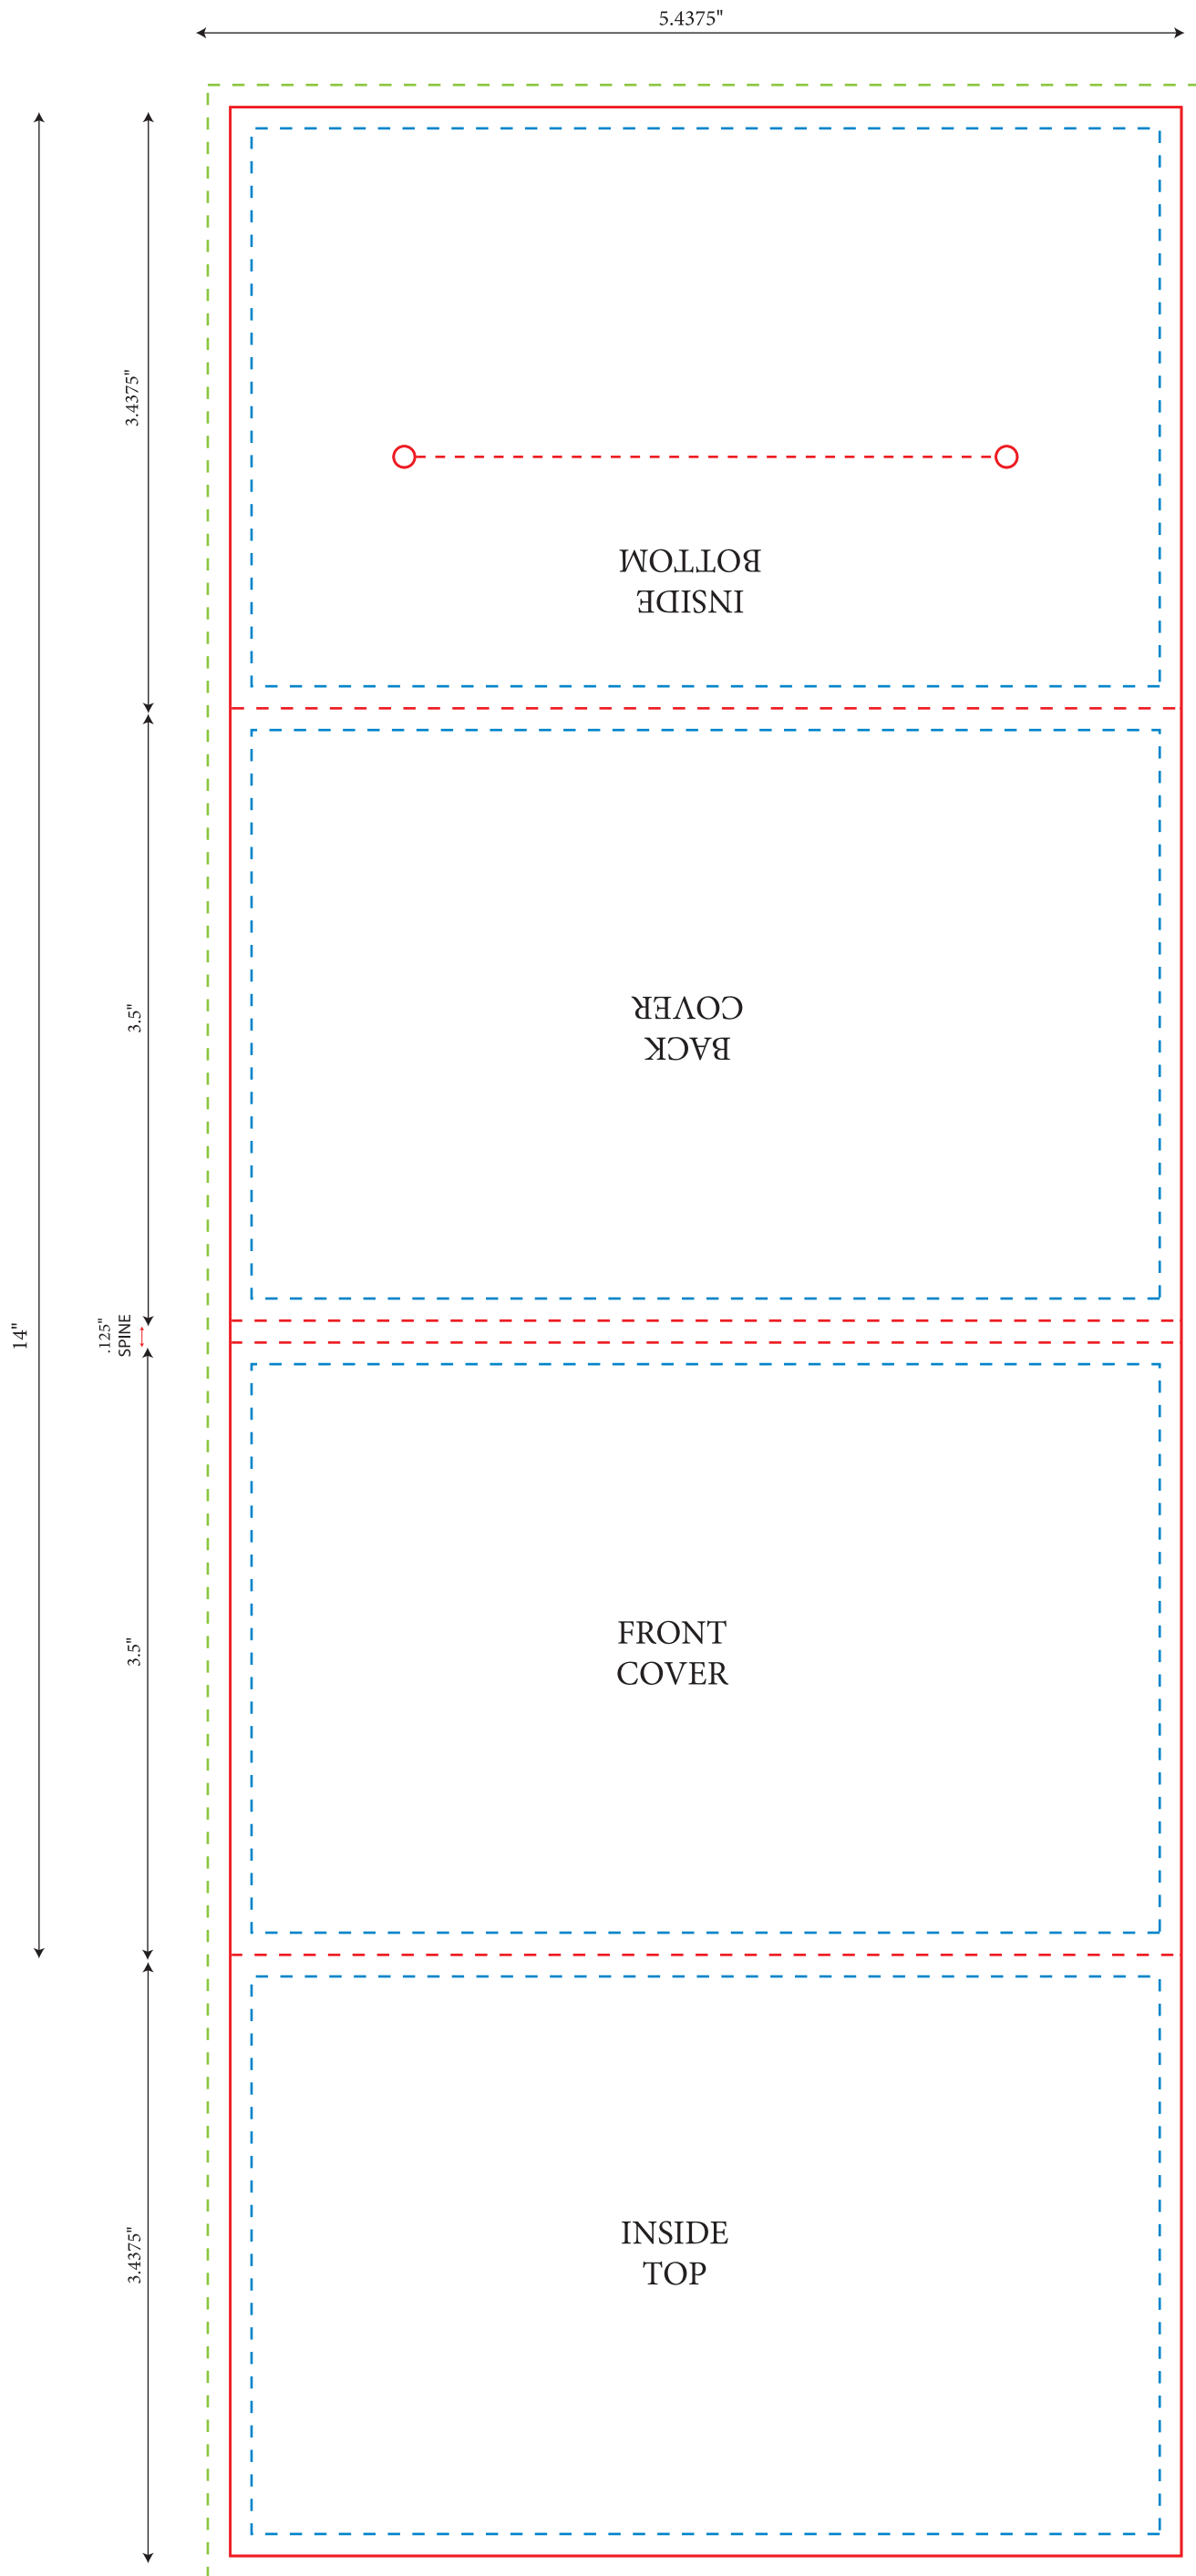

Mini CD WALLET
5.4375" X 14"

- Trim
- - - Fold/Score/Perf
- - - Text-safe boundary - No text outside this area. Keep text 1/8" away from all trim and fold lines.
- - - Bleed - Extend all art/pictures to this line, 1/8" outside the trim (excluding non-print areas).