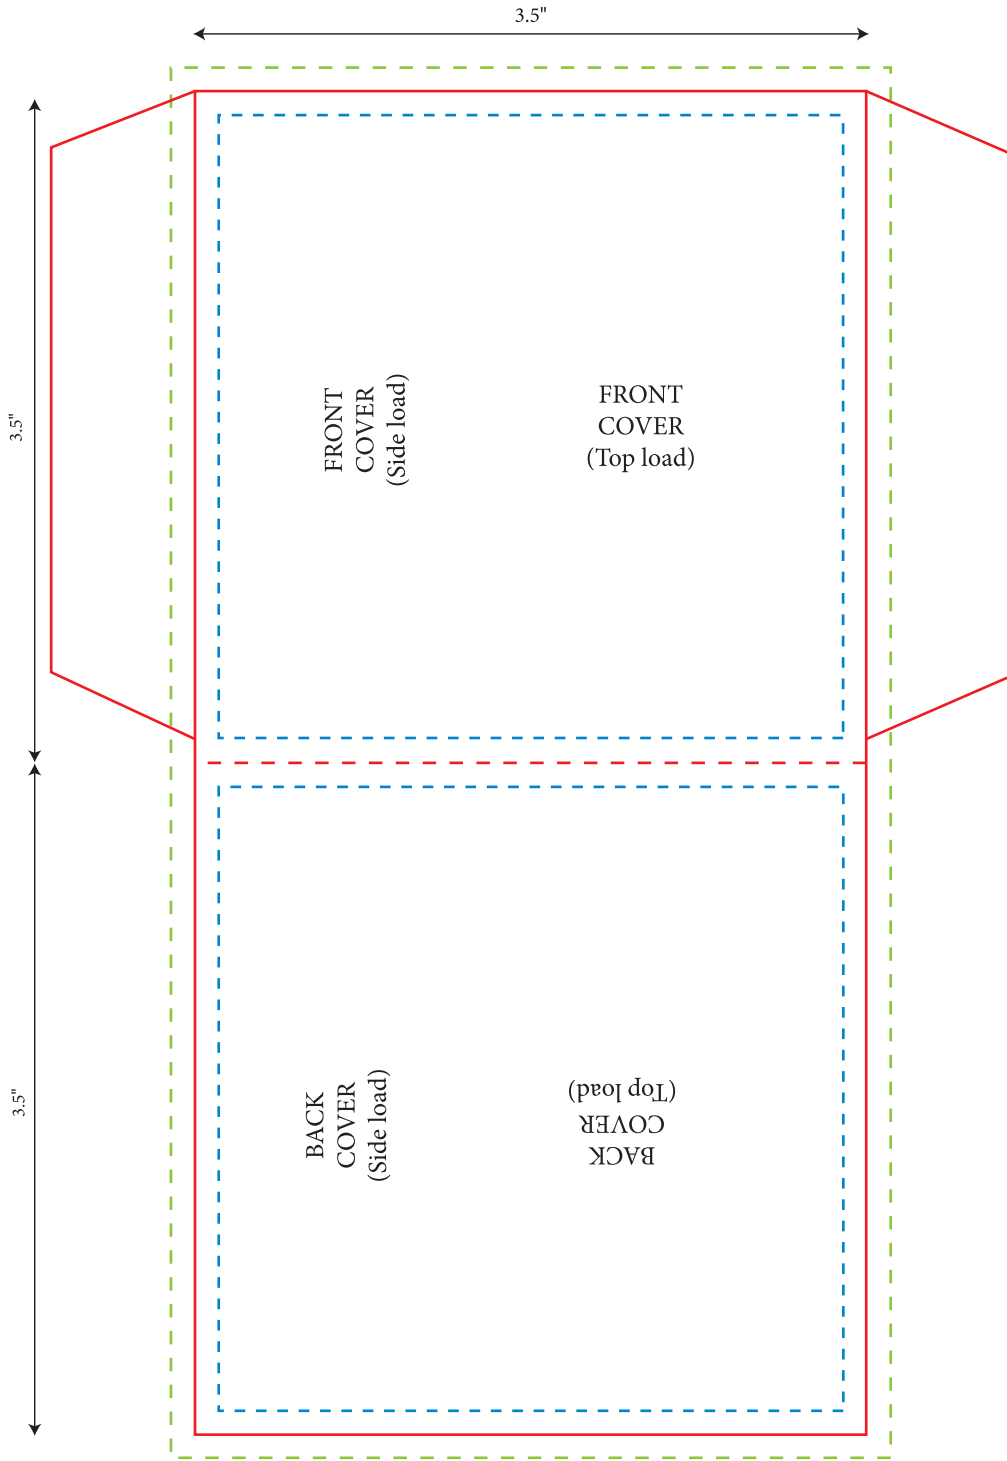

Mini Single Sleeve 3.5" X 7"

- Trim
- - - Fold/Score/Perf
- - - Text-safe boundary - No text outside this area. Keep text 1/8" away from all trim and fold lines.
- - - Bleed - Extend all art/pictures to this line, 1/8" outside the trim (excluding non-print areas).