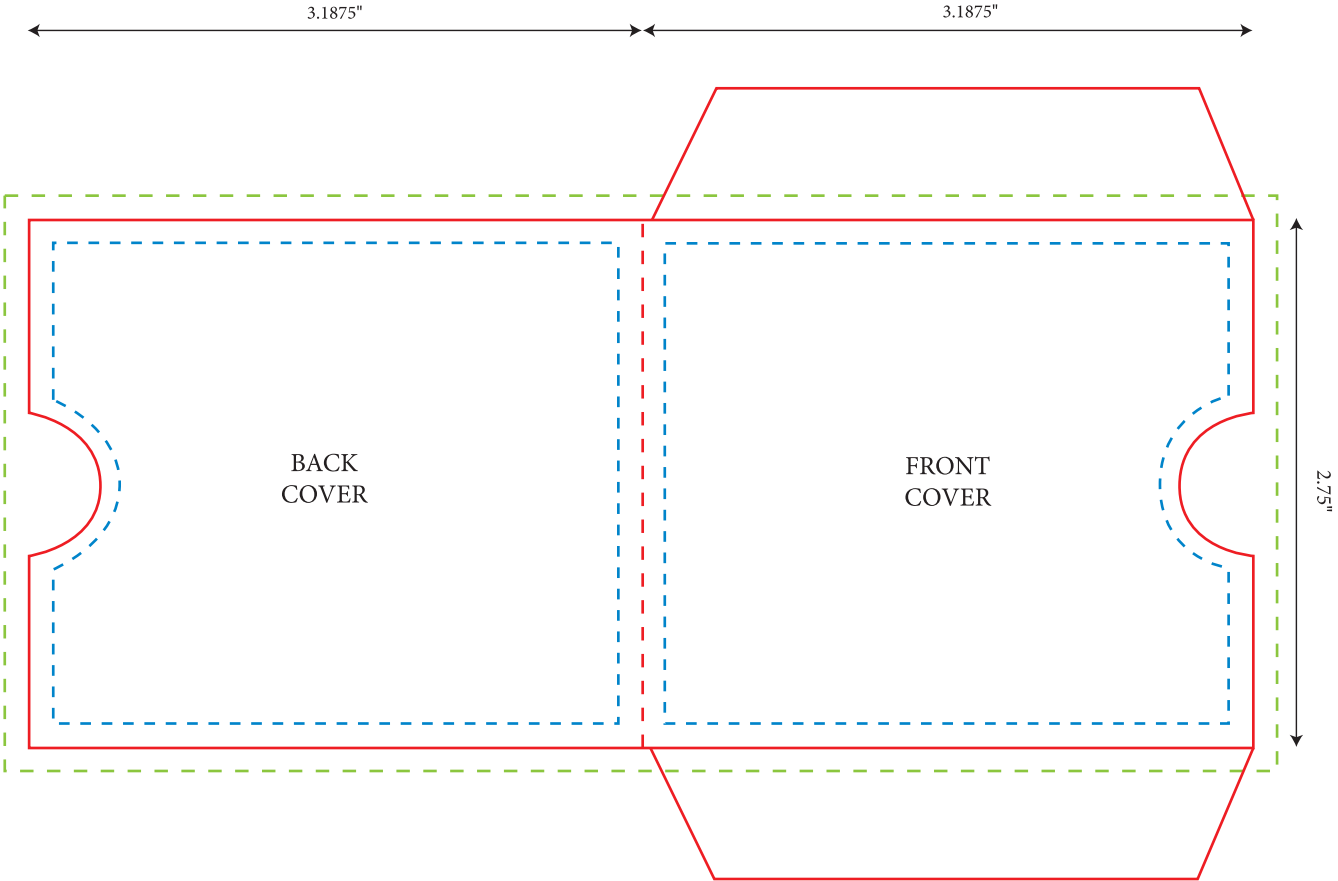

Mini Business Card Sleeve
6.375" X 2.75"

- Trim
- - - Fold/Score/Perf
- - - Text-safe boundary - No text outside this area. Keep text 1/8" away from all trim and fold lines.
- - - Bleed - Extend all art/pictures to this line, 1/8" outside the trim (excluding non-print areas).