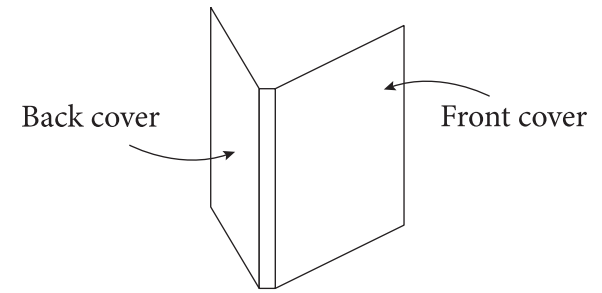

DVD 9mm Slim ENTRAPMENT  
10.516" X 7.25"

- Trim
- - - - - Fold/Score/Perf
- - - - - Text-safe boundary - No text outside this area. Keep text 1/8" away from all trim and fold lines.
- - - - - Bleed - Extend all art/pictures to this line, 1/8" outside the trim.