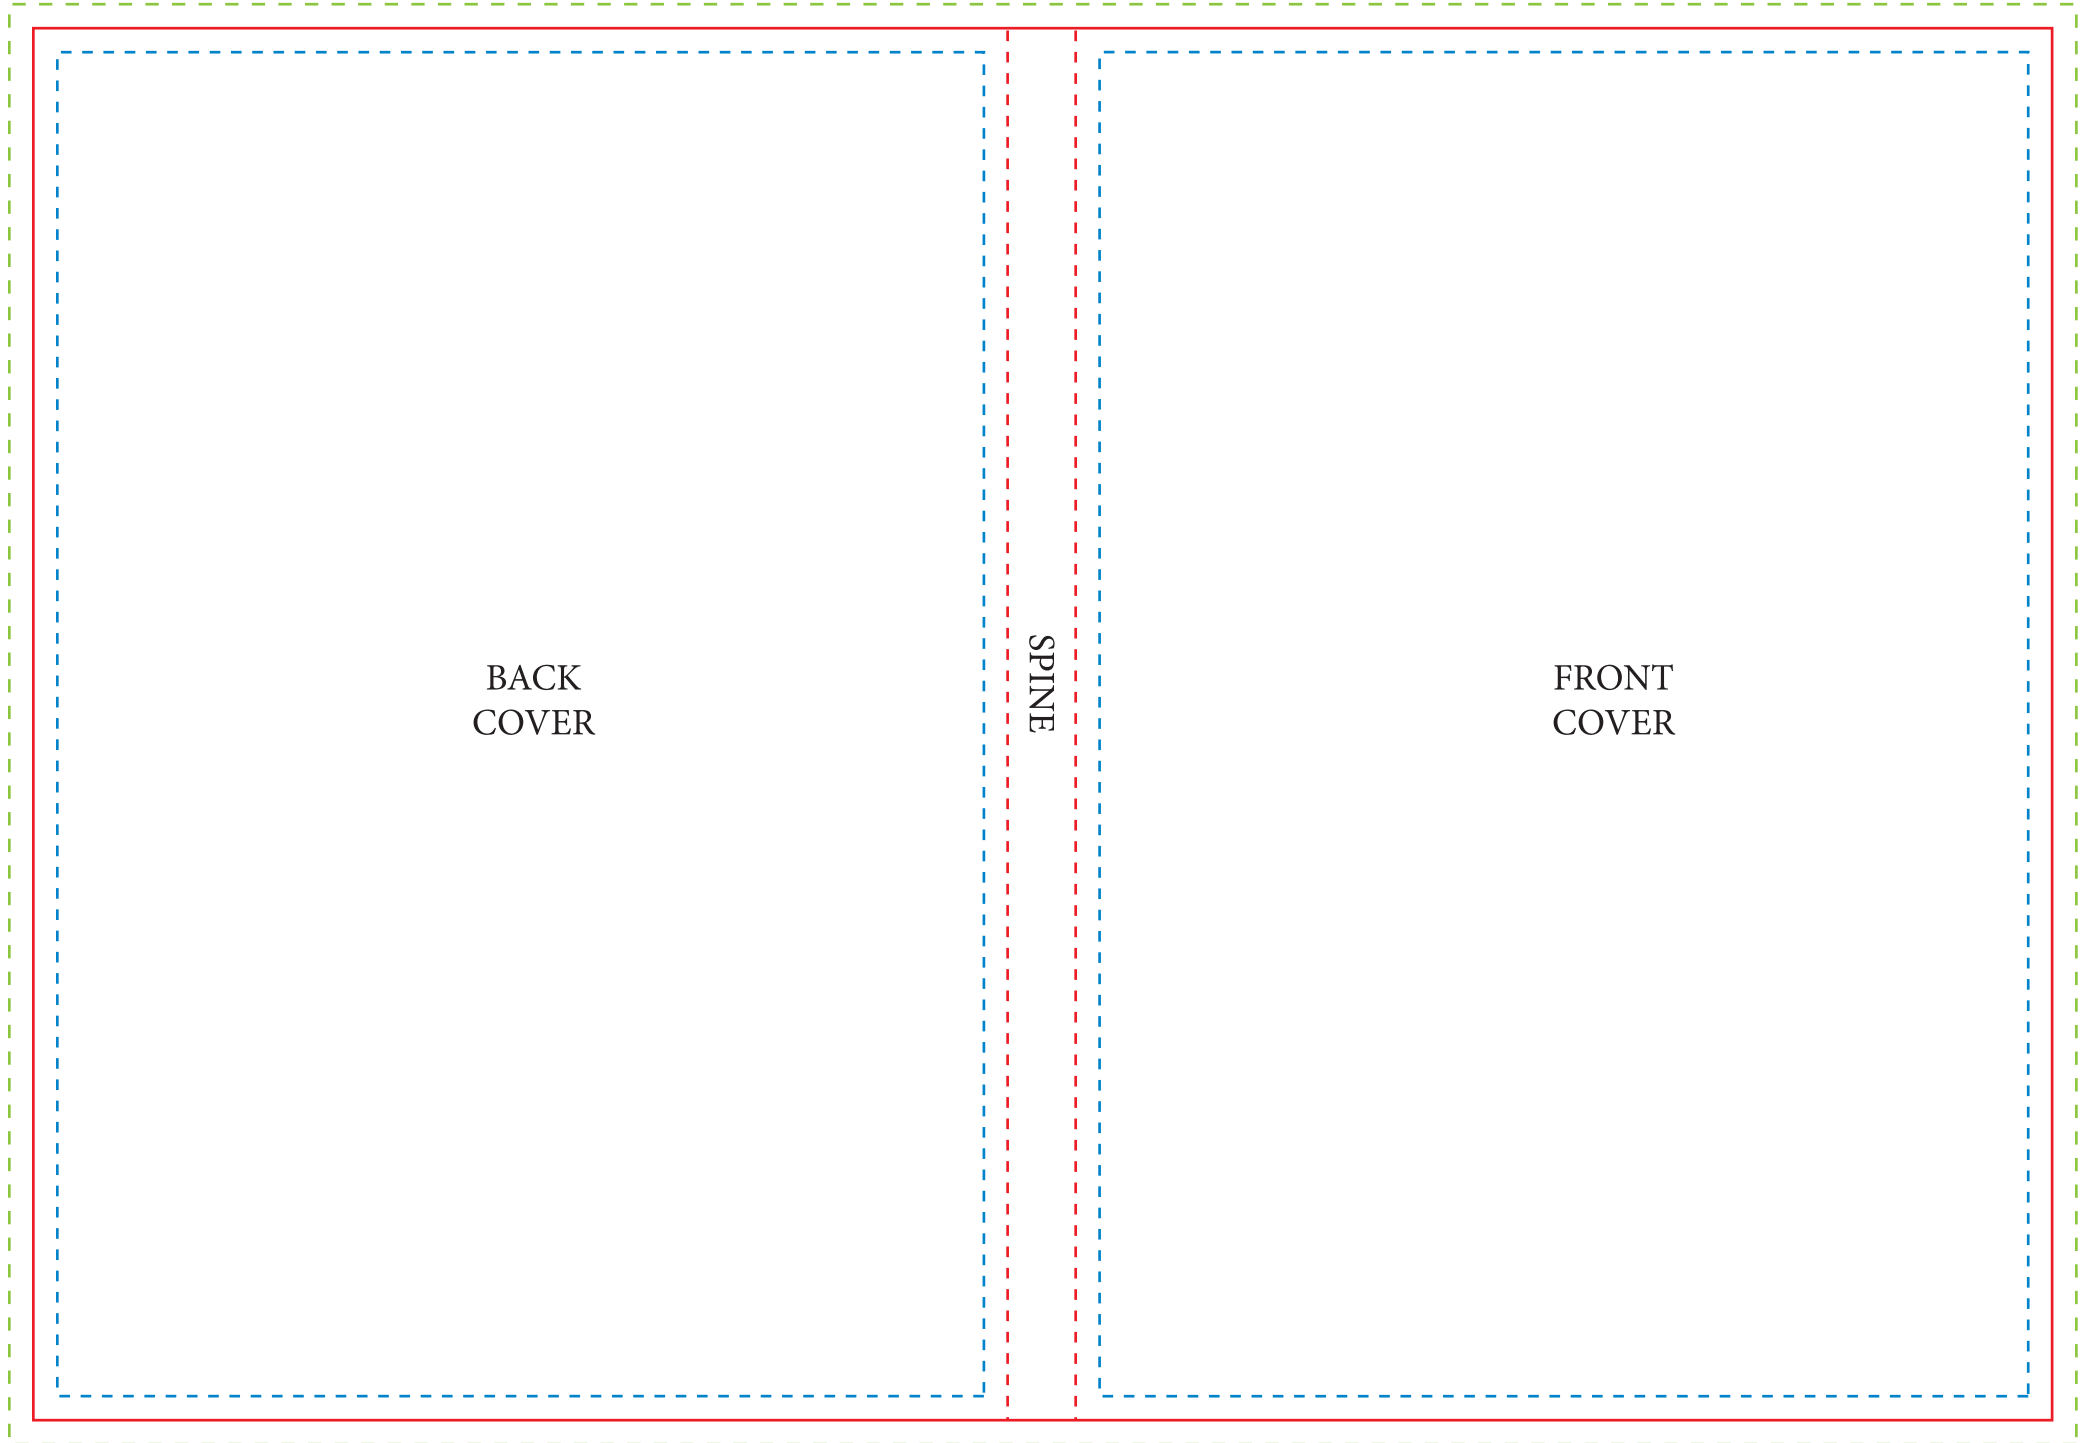

DVD 9mm Slim ENTRAPMENT  
10.516" X 7.25"

- Trim
- - - - - Fold/Score/Perf
- - - - - Text-safe boundary - No text outside this area. Keep text 1/8" away from all trim and fold lines.
- - - - - Bleed - Extend all art/pictures to this line, 1/8" outside the trim.