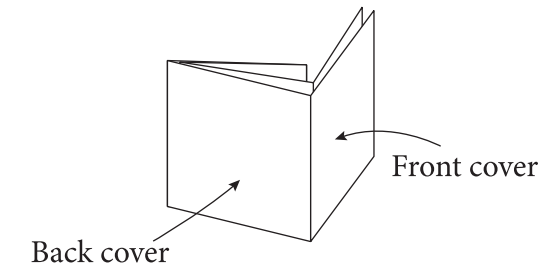

First fold

Second fold

Third fold

CD 12-PANEL INSERT
STANDARD FOLD
28.219" X 4.685"

- Trim
- - - Fold/Score/Perf
- - - Text-safe boundary - No text outside this area. Keep text 1/8" away from all trim and fold lines.
- - - Bleed - Extend all art/pictures to this line, 1/8" outside the trim.

NOTE: This template is for the outside of the product. For measurements of the panels on the inside of the product, simply reverse the order of the measurements shown above.