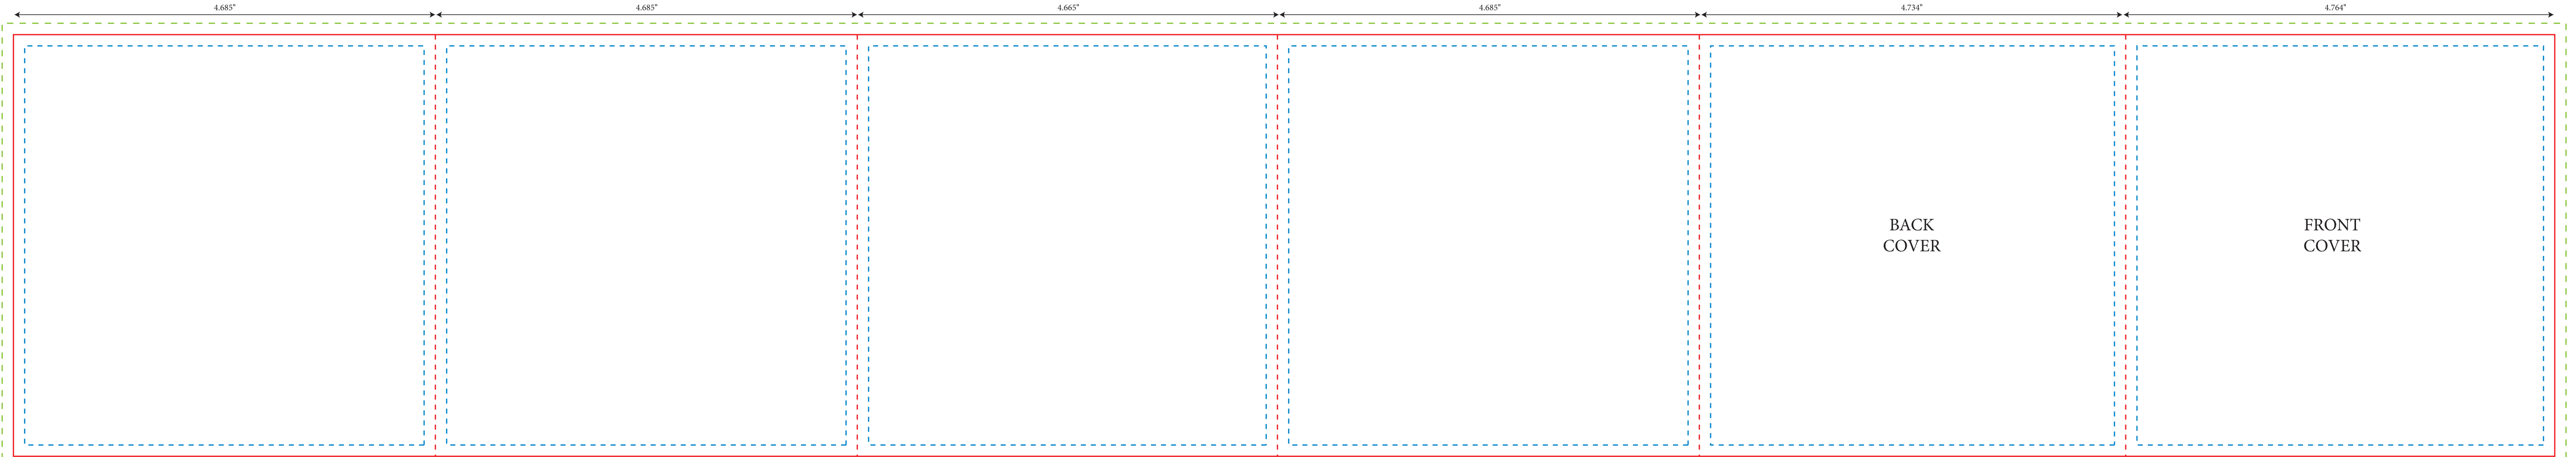

First fold

Second fold

Third fold

CD 12-PANEL INSERT
STANDARD FOLD
28.219" X 4.685"

- Trim
- - - Fold/Score/Perf
- - - Text-safe boundary - No text outside this area. Keep text 1/8" away from all trim and fold lines.
- - - Bleed - Extend all art/pictures to this line, 1/8" outside the trim.

NOTE: This template is for the outside of the product. For measurements of the panels on the inside of the product, simply reverse the order of the measurements shown above.