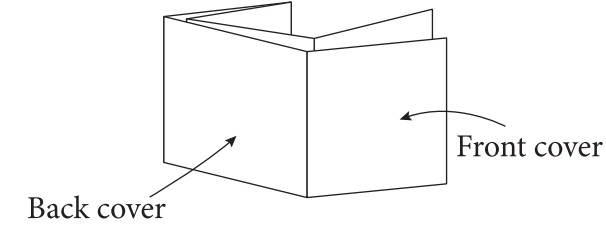

First fold

Second fold

Third fold

CD 12-PANEL INSERT
STANDARD FOLD
28.219" X 4.685"

- Trim
- - - Fold/Score/Perf
- - - Text-safe boundary - No text outside this area. Keep text 1/8" away from all trim and fold lines.
- - - Bleed - Extend all art/pictures to this line, 1/8" outside the trim.

NOTE: This template is for the outside of the product. For measurements of the panels on the inside of the product, simply reverse the order of the measurements shown above.