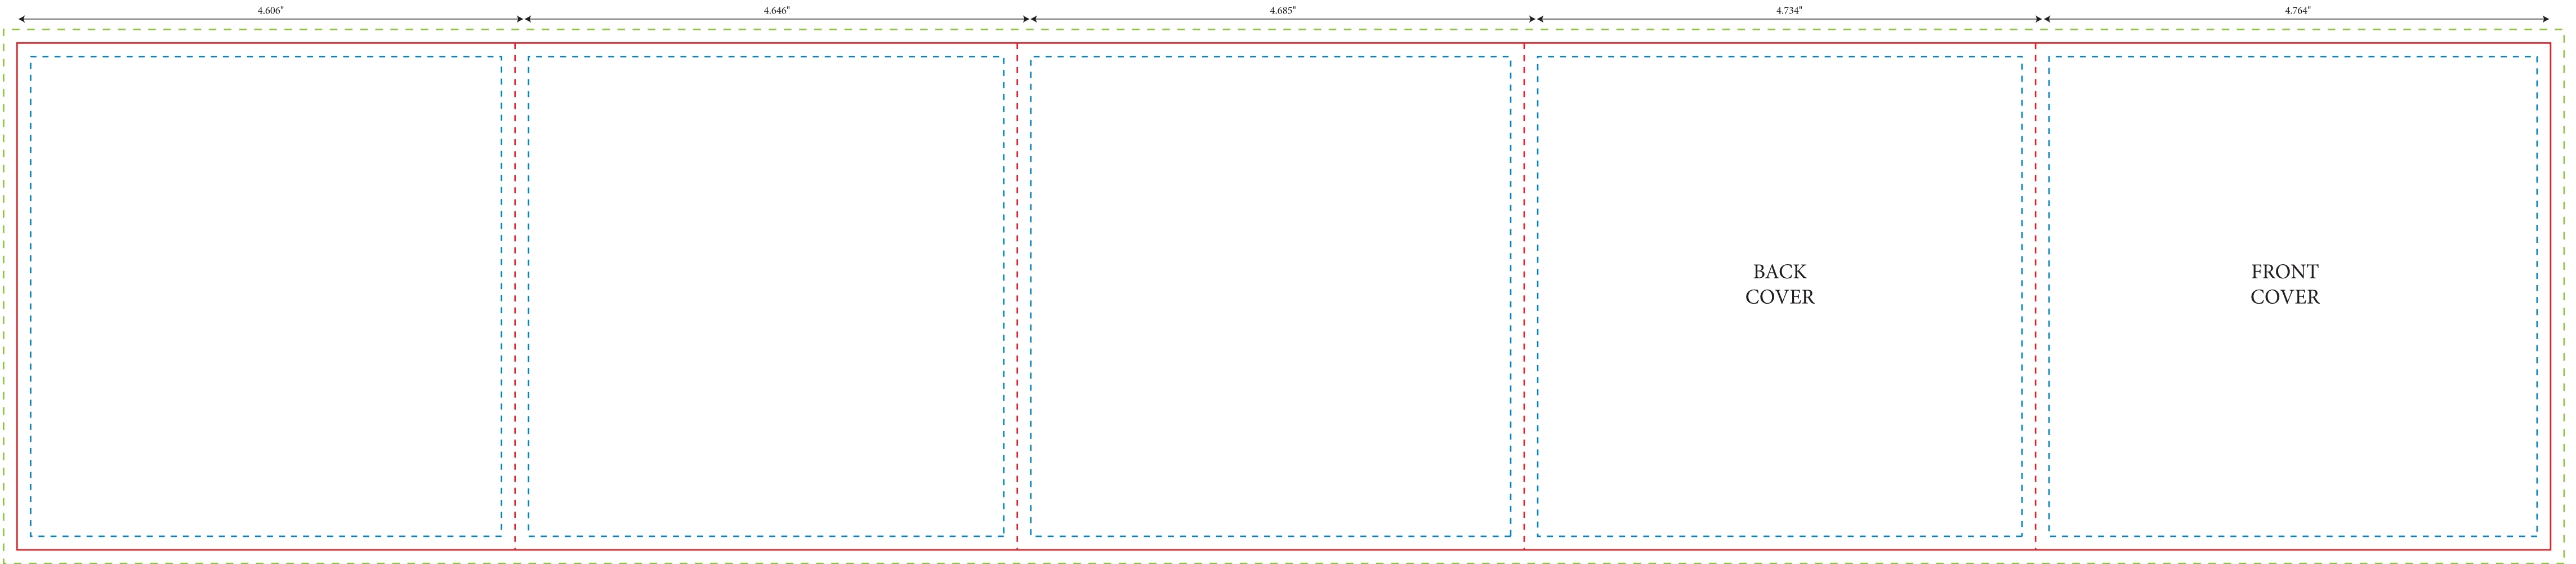

First fold

Second fold

Third fold

CD 10-PANEL INSERT
STANDARD FOLD
23.435" X 4.685"

- Trim
- - - Fold/Score/Perf
- - - Text-safe boundary - No text outside this area. Keep text 1/8" away from all trim and fold lines.
- - - Bleed - Extend all art/pictures to this line, 1/8" outside the trim.

NOTE: This template is for the outside of the product. For measurements of the panels on the inside of the product, simply reverse the order of the measurements shown above.