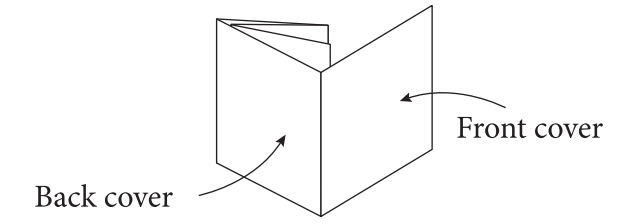

First fold

Second fold

Third fold

CD 10-PANEL INSERT
STANDARD FOLD
23.435" X 4.685"

- Trim
- - - Fold/Score/Perf
- - - Text-safe boundary - No text outside this area. Keep text 1/8" away from all trim and fold lines.
- - - Bleed - Extend all art/pictures to this line, 1/8" outside the trim.

NOTE: This template is for the outside of the product. For measurements of the panels on the inside of the product, simply reverse the order of the measurements shown above.