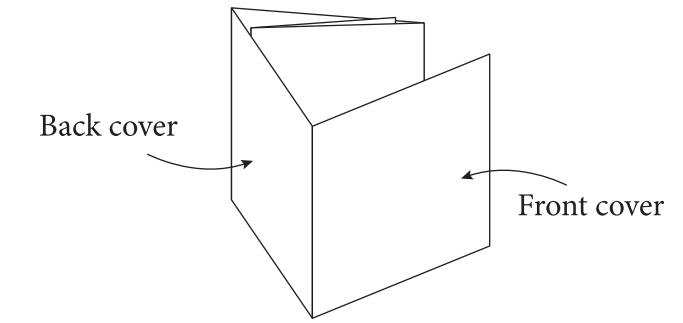

CD 10-PANEL INSERT
 ROLL FOLD
 23.031" X 4.685"

- Trim
- - - Fold/Score/Perf
- - - Text-safe boundary - No text outside this area. Keep text 1/8" away from all trim and fold lines.
- - - Bleed - Extend all art/pictures to this line, 1/8" outside the trim.

NOTE: This template is for the outside of the product. For measurements of the panels on the inside of the product, simply reverse the order of the measurements shown above.