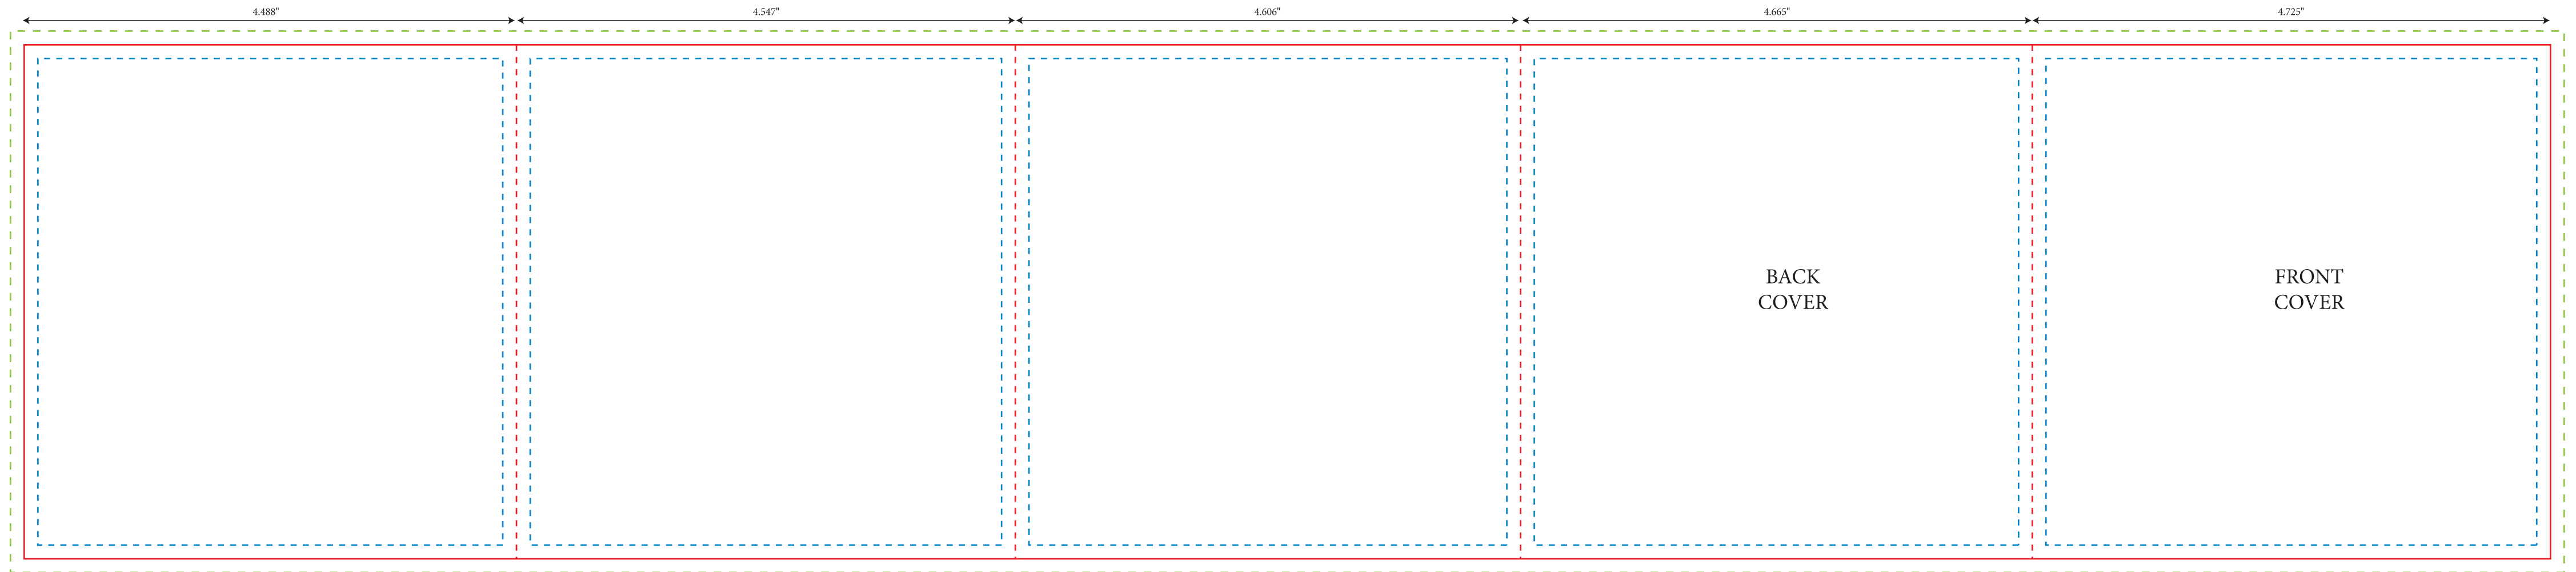

CD 10-PANEL INSERT
 ROLL FOLD
 23.031" X 4.685"

- Trim
- - - Fold/Score/Perf
- - - Text-safe boundary - No text outside this area. Keep text 1/8" away from all trim and fold lines.
- - - Bleed - Extend all art/pictures to this line, 1/8" outside the trim.

NOTE: This template is for the outside of the product. For measurements of the panels on the inside of the product, simply reverse the order of the measurements shown above.